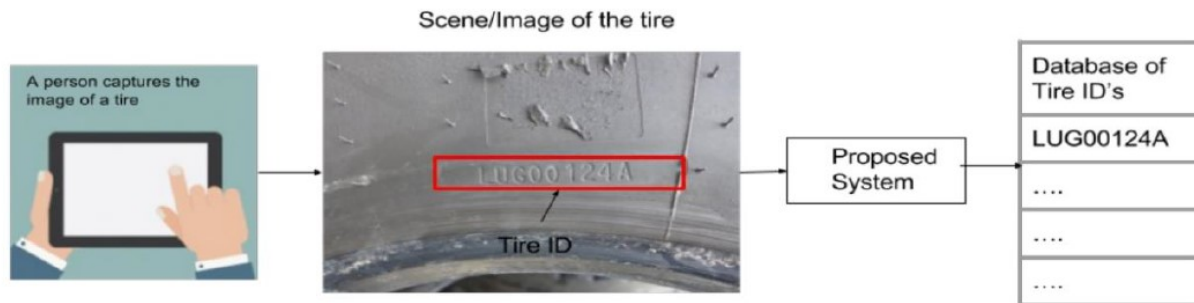

Deep Learning: Spatial Recognition

3D Visualization

Understanding Tires: IoT data collections

Map View analysis

The map shows on a five minute interval the locations of the tire throughout it's complete history.

You can select an area of interest for detailed inspection (two clicks will generate a rectangular selection area). Please choose a limited area (for example 1 road) to analyse full second by second data.