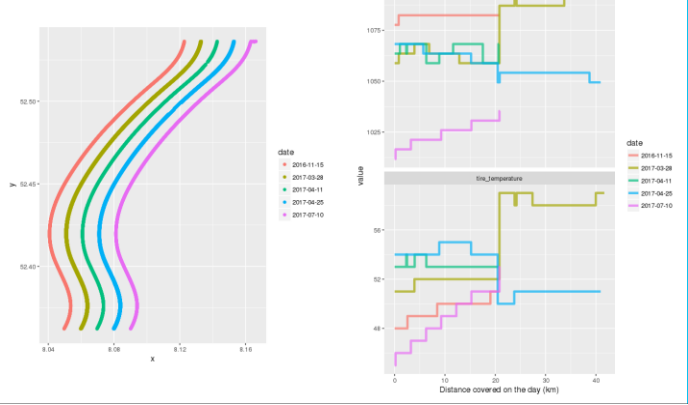

Understanding Tires: IoT data collections

Map View analysis

You can select an area of interest for detailed inspection (two clicks will generate a rectangular selection area). Please choose a limited area (for example 1 road) to analyse full second by second data.