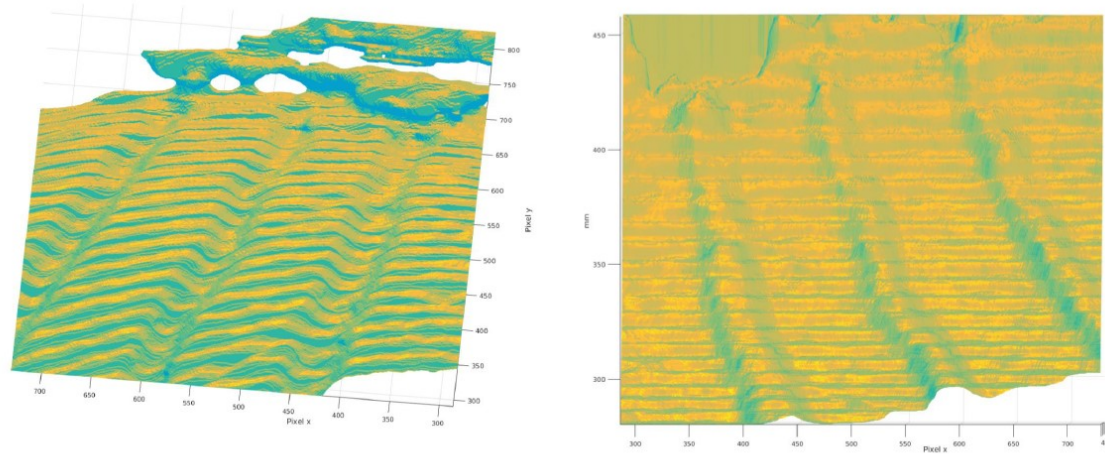

Deep Learning: Spatial Recognition

3D Visualization

Understanding Tires: IoT data collections

Map View analysis

The map shows on a five minute interval the locations of the tire throughout it's complete history.

You can select an area of interest for detailed inspection (two clicks will generate a rectangular selection area). Please choose a limited area (for example 1 road) to analyse full second by second data.